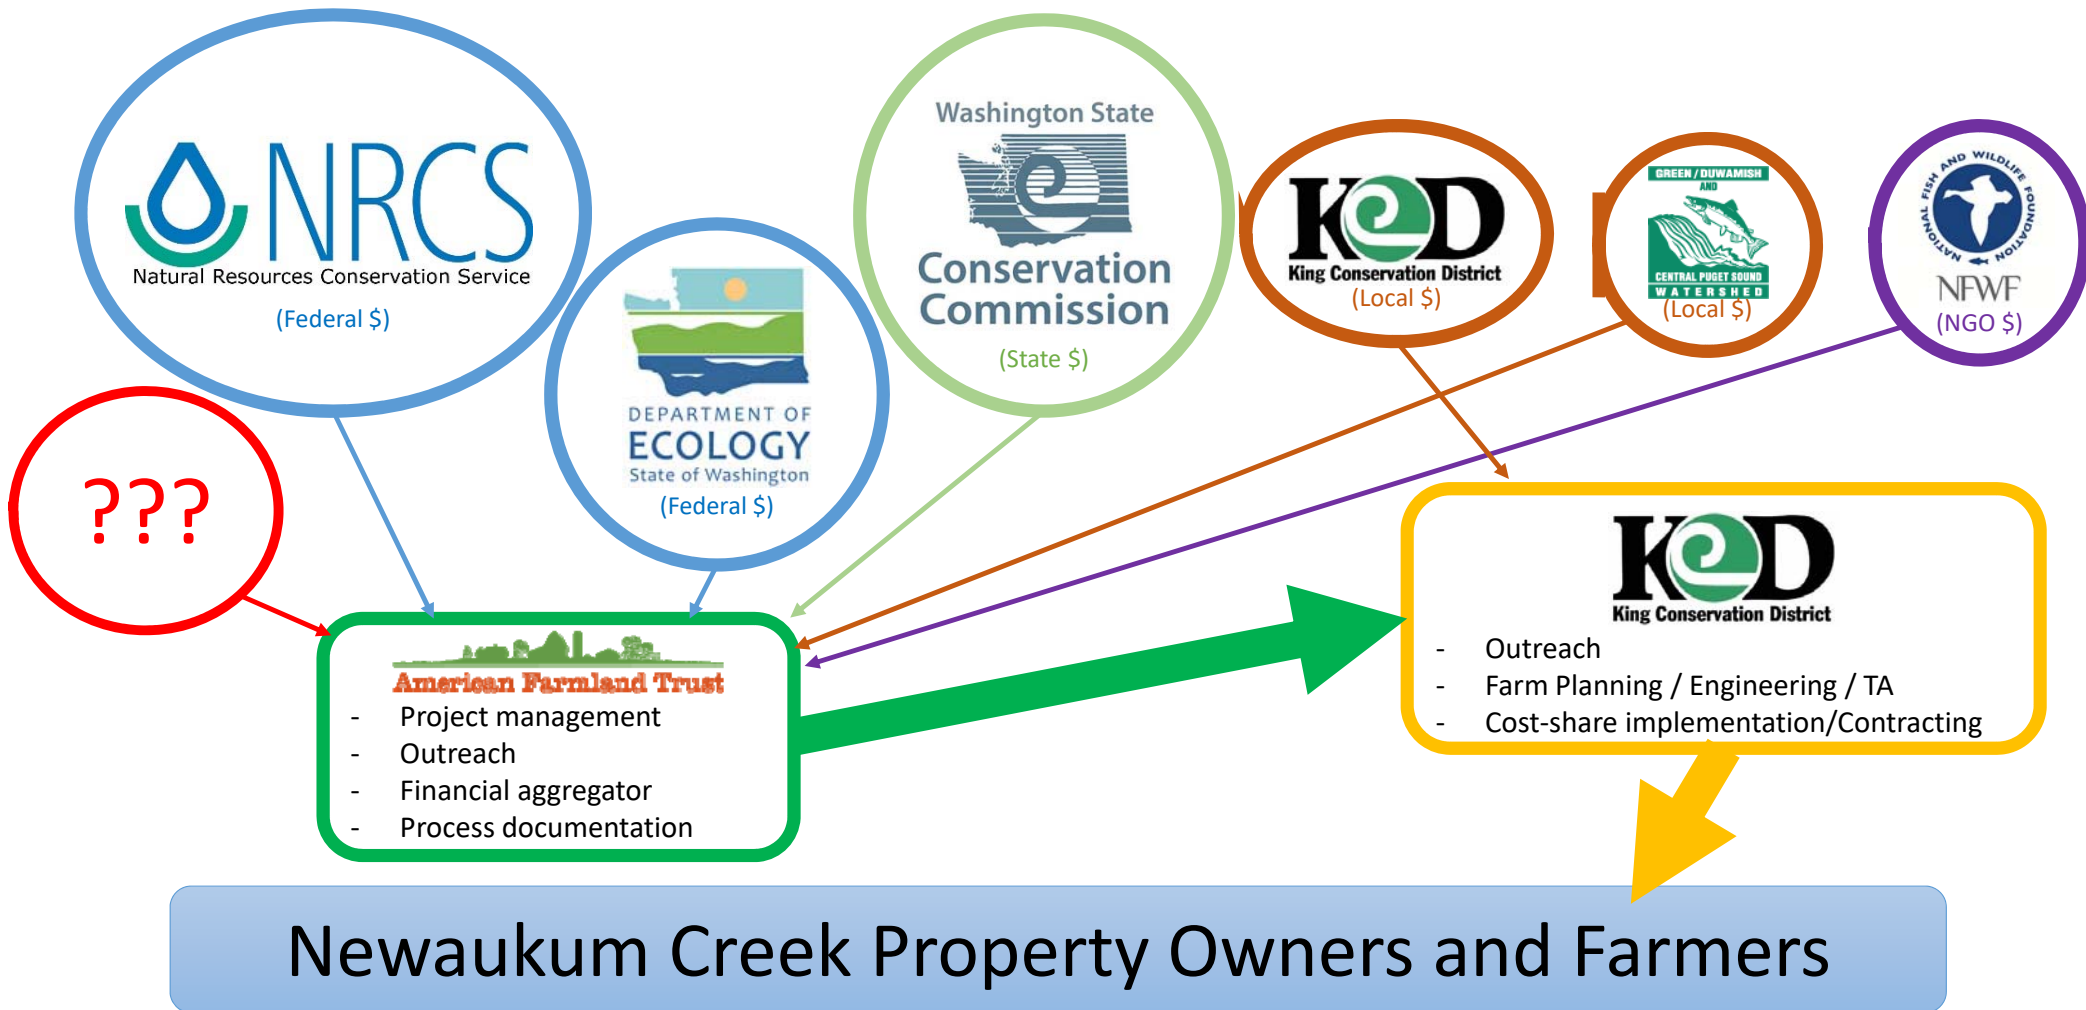

Tips and Tricks for Partnering

Leif Fixen

Conservation Program Manager

American Farmland Trust
SAVING THE LAND THAT SUSTAINS US

A Coordinated Investment

American Farmland Trust

KCD
King Conservation District

As a resident of Newaukum Creek, I say this tastes delicious!

What's the Value?..... Synergy

<http://theseemployed.com/wp-content/uploads/2013/06/synergy.jpg>

“The interaction or cooperation of two or more organizations, substances, or other agents to produce a combined effect greater than the sum of their separate effects”

What Are The Benefits?... A National Organization

- National Experts
- Innovation
- H.Q in D.C.
- A focus on Policy
 - Farm Bill
 - State / Local
- N.G.O.

Lessons Learned

- Define Roles
- It adds a layer of “management”
- Engage Early
- Onboarding “Partner-in-laws”