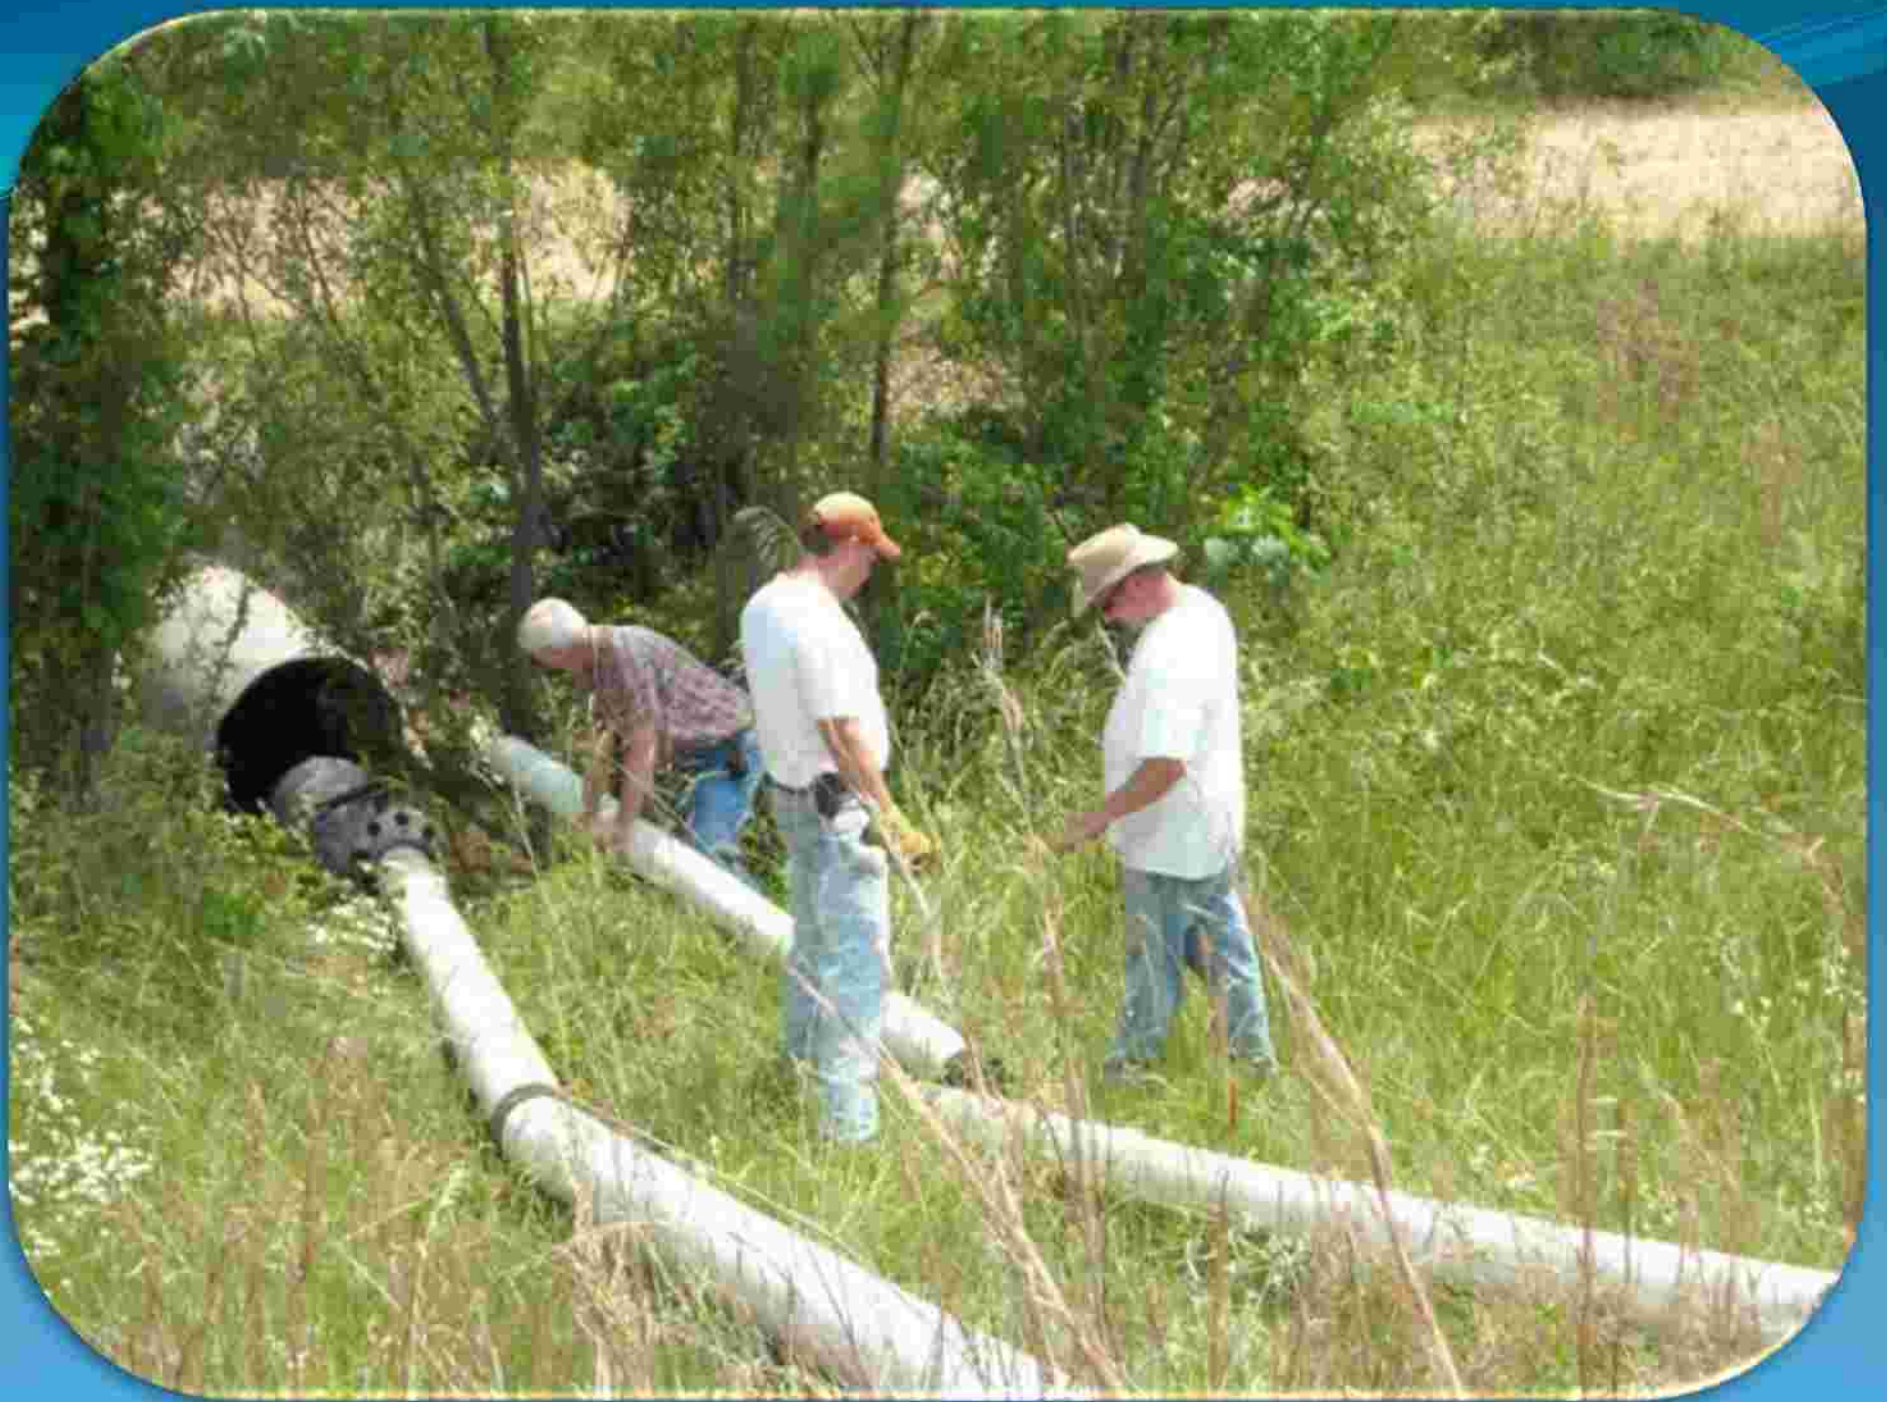

Watershed Dam Pipe Inspection

187 W
02/27/11
ID: P500027/A
NAME: PAUL EOP ID: 11521
LOCATION: DECATO COUNTY
PIPE: WALKER 101
OPERATOR: BGS
TAPE ID: START

JVC

Panasonic

VIDEO CASSETTE RECORDER

DATE REC'D: 02/27/11
TAPE ID: 187 W

The background is a solid blue color with a subtle, wavy pattern of lighter and darker blue tones, creating a sense of depth and movement. The text is centered and reads:

Watershed Dam Siphon System

Questions?