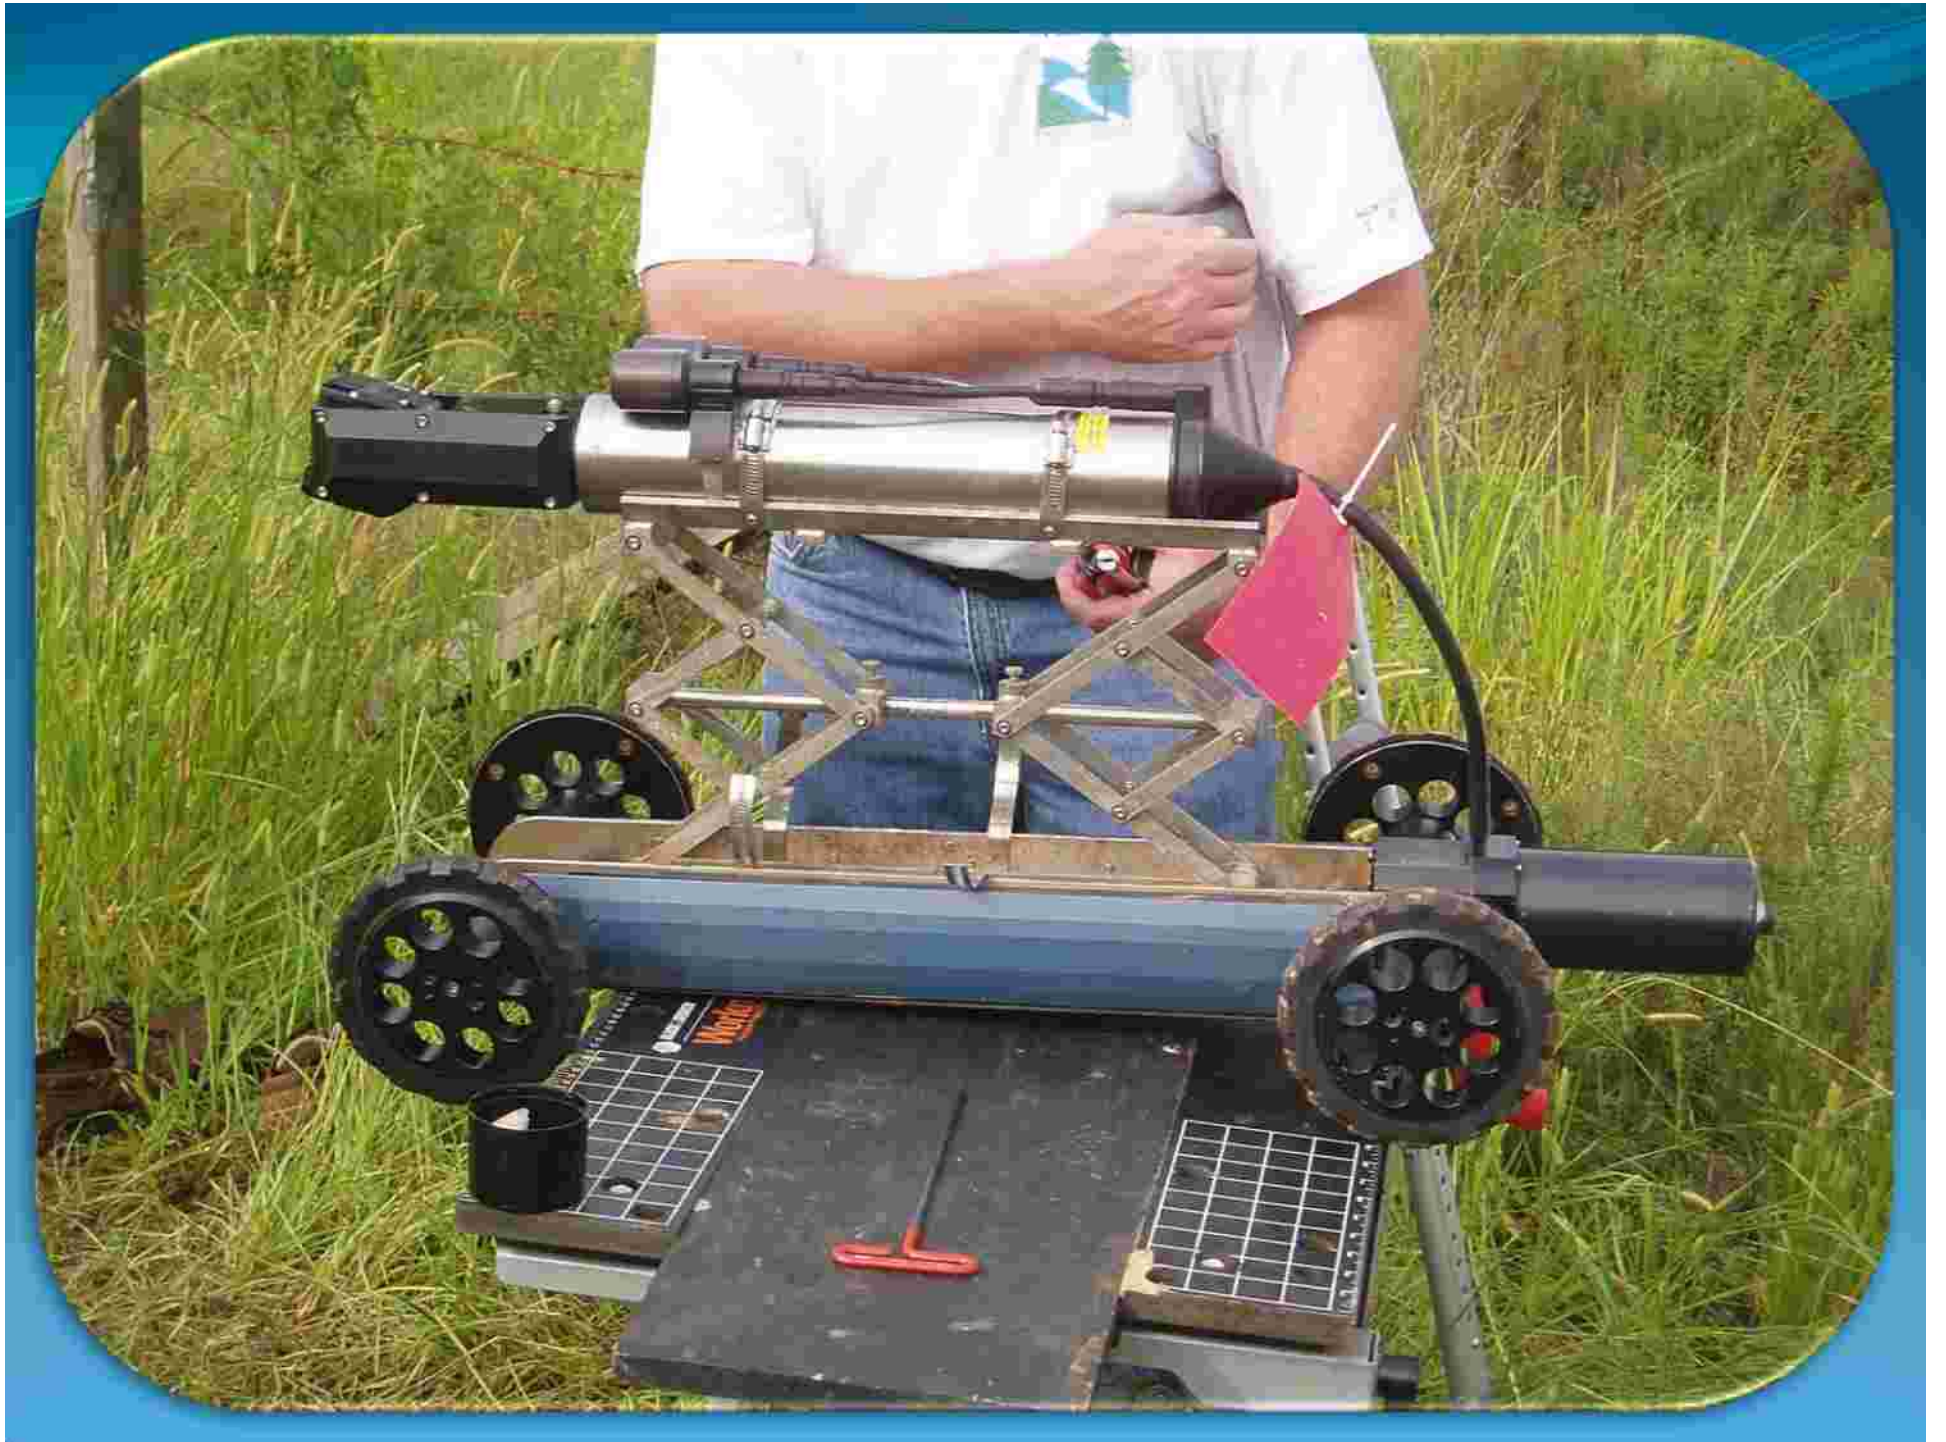

Watershed Rehab 101

Mississippi Style

The background of the slide is a solid blue color with a subtle, wavy pattern that resembles water ripples or a topographical map. The waves are more pronounced at the top and bottom edges, creating a sense of depth and movement.

Watershed Dam Pipe Inspection

187 W
02/27/11
ID: P500027/A
NAME: PAUL EOP ID: 11521
LOCATION: DECATO COUNTY
PIPE: WALKER 101
OPERATOR: BGS
TAPE ID: START

JVC

Panasonic

VIDEO CASSETTE RECORDER

DATE REC'D: 02/27/11
TAPE ID: 187 W

The background is a solid blue color with a subtle, wavy pattern of lighter and darker blue tones, creating a sense of depth and movement. The text is centered and reads:

Watershed Dam Siphon System

Questions?